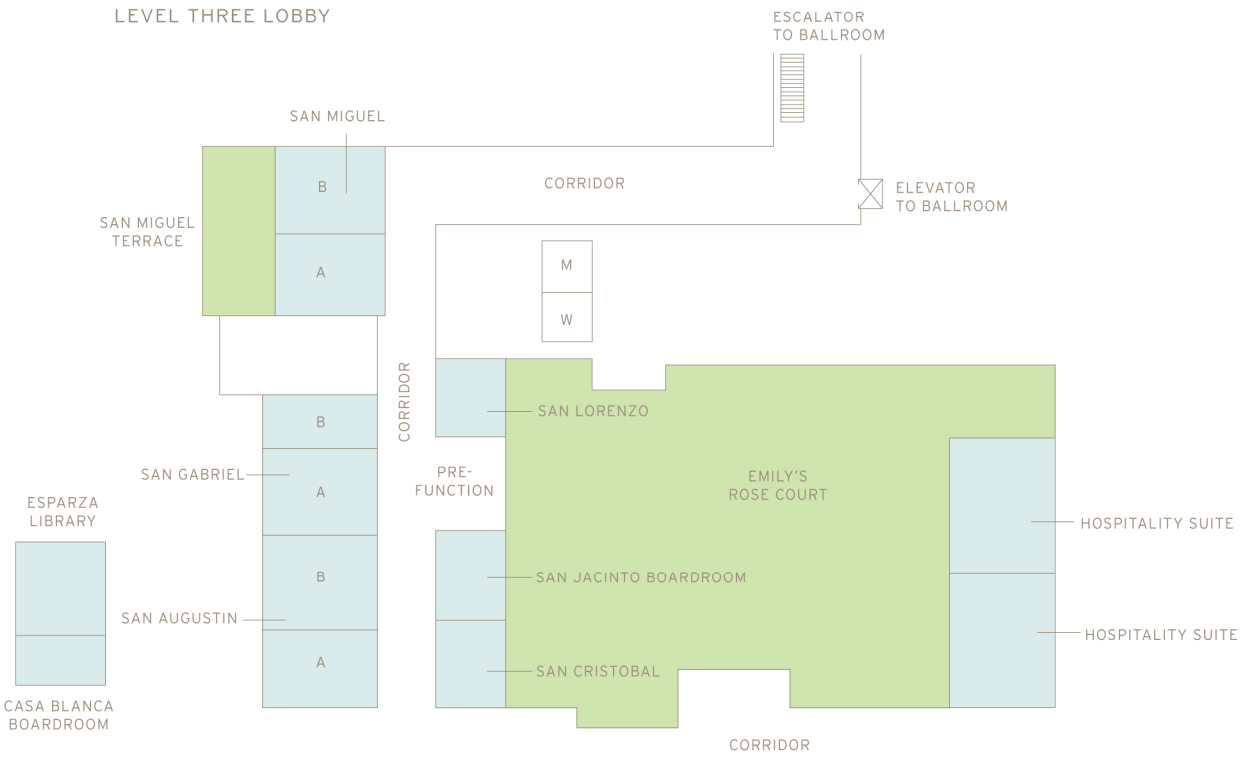

SAN ANTONIO GRAND BALLROOM

LEVEL THREE LOBBY

PALO DURO AND RESORT CLUBHOUSE