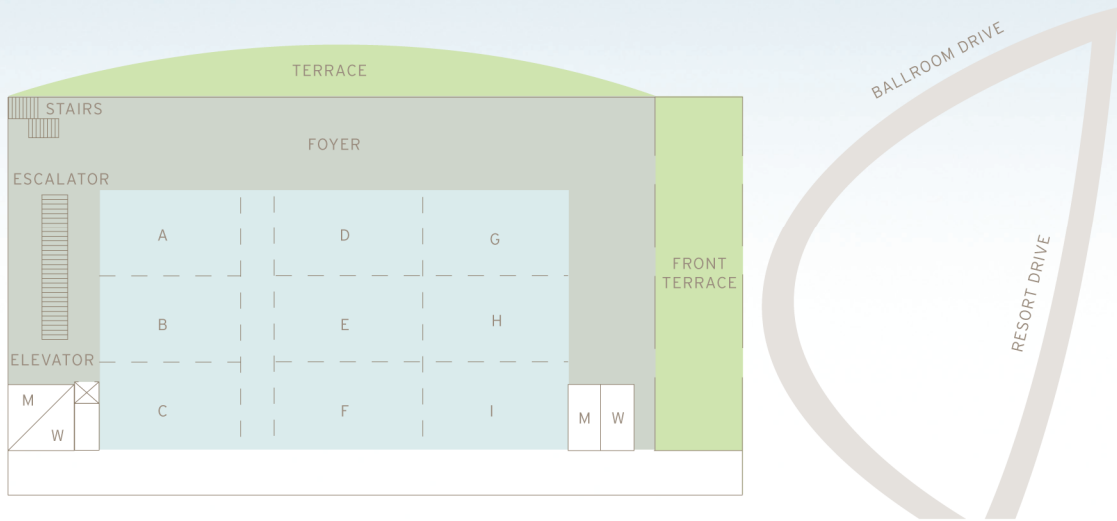

SAN ANTONIO GRAND BALLROOM

LEVEL THREE LOBBY

PALO DURO AND RESORT CLUBHOUSE